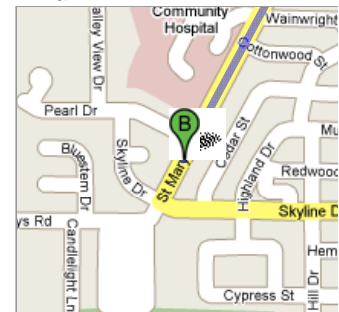

Start **I-70**

Junction City, KS 66441

End **Loving Arms Child Care and Preschool**
1531 Saint Mary's Road, Junction City, KS 66441

Get Google Maps on your phone

Text the word "GMAPS" to 466453

Downtown
Junction City, KS 66441

1. Head **east** on Sixth Street towards **Eisenhower**

2.4 mi
6 mins

➔ 2. Turn left at **Eisenhower**

0.7 mi
3 mins

➔ 3. Follow Eisenhower til it turns into St. Mary's Road. Continue travelling.

1 min

Loving Arms Child Care and Preschool
1531 Saint Mary's Road, Junction City, KS 66441 will be on left.

These directions are for planning purposes only. You may find that construction projects, traffic, or other events may cause road conditions to differ from the map results.

Map data ©2008 NAVTEQ™

Overview

Start

End

Map data ©2008 NAVTEQ™